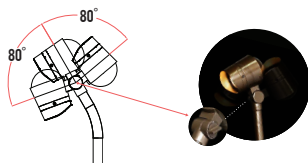

Adjustable Angle:

Vertical Rotation